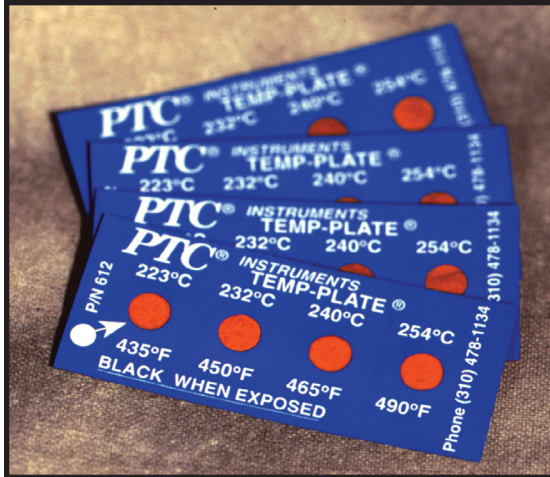

# Temp-Plate<sup>®</sup> Temperature Recording Decal

Made In U.S.A.

Model 612.9  
Max-Min Chart Recording Thermometer

PTC's Temp-Plates<sup>®</sup> are available in a variety of temperature ranges with an accuracy of  $\pm 1\%$  and are calibrated on N.I.S.T. secondary standards. Each package contains a lot number for traceability. Their miniature size allows installation where other devices are impractical. The Temp-Plate<sup>®</sup> Decal measures only 3/4" x 1-3/4" and is 0.01" thick. Temp-Plates<sup>®</sup> adhere to most surfaces and resist solvents, fuels, grease, oil, water, and steam.

Irreversible Temp-Plates<sup>®</sup> are the perfect "tattletale" for warranty abuse. They are specifically designed for overheat detection of computer installations, electrical, hydraulic, and mechanical equipment. However, other applications include monitoring bearings, gear boxes, transmission housings, radiators, heat exchangers, tubes, transformers, resistors, circuit boards, transistors, transformers, relays, generators, rectifiers, motor casings and bearings, underground power lines, engines, hydraulic systems, wheels, tires, brakes, shocks, heating systems, pharmaceuticals, pacemakers, foods, chemicals, and film.

- *Windows Permanently Change Color When Temperature Reached*
- *Dual Temperature Ranges From 100°F to 490°F & 37°C to 254°C*
- *Accuracy of  $\pm 1\%$*
- *Only 3/4" x 1-3/4" x 0.01" Thick*
- *Supply of 10 Decals Per Box*