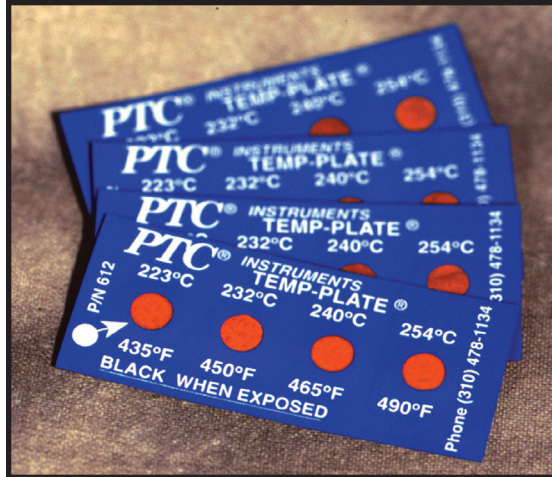

Temp-Plate® Temperature Recording Decal

Made In U.S.A.

Model 612.9
Max-Min Chart Recording Thermometer

PTC's Temp-Plates® are available in a variety of temperature ranges with an accuracy of $\pm 1\%$ and are calibrated on N.I.S.T. secondary standards. Each package contains a lot number for traceability. Their miniature size allows installation where other devices are impractical. The Temp-Plate® Decal measures only 3/4" x 1-3/4" and is 0.01" thick. Temp-Plates® adhere to most surfaces and resist solvents, fuels, grease, oil, water, and steam.

Irreversible Temp-Plates® are the perfect "tattletale" for warranty abuse. They are specifically designed for overheat detection of computer installations, electrical, hydraulic, and mechanical equipment. However, other applications include monitoring bearings, gear boxes, transmission housings, radiators, heat exchangers, tubes, transformers, resistors, circuit boards, transistors, transformers, relays, generators, rectifiers, motor casings and bearings, underground power lines, engines, hydraulic systems, wheels, tires, brakes, shocks, heating systems, pharmaceuticals, pacemakers, foods, chemicals, and film.

SPECIFICATIONS

1. Accuracy $\pm 1\%$.
2. Dimensions 3/4" x 1-3/4" (1.9 x 4.4 cm).
3. Decal Thickness 0.01" (0.025 cm).
4. Shipping weight 1 lb. (454 g).

MODEL	RANGE			
612.1	120°F	140°F	160°F	180°F
	48°C	60°C	71°C	82°C
612.2	150°F	160°F	170°F	180°F
	65°C	71°C	76°C	82°C
612.3	160°F	180°F	200°F	220°F
	71°C	82°C	93°C	104°C
612.4	200°F	220°F	240°F	260°F
	93°C	104°C	115°C	126°C
612.5	310°F	320°F	330°F	340°F
	154°C	160°C	165°C	171°C
612.6	100°F	120°F	140°F	160°F
	37°C	48°C	60°C	71°C
612.7	270°F	280°F	290°F	300°F
	132°C	137°C	143°C	148°C
612.8	360°F	380°F	400°F	420°F
	182°C	193°C	204°C	215°C
612.9	435°F	450°F	465°F	490°F
	223°C	232°C	240°C	254°C